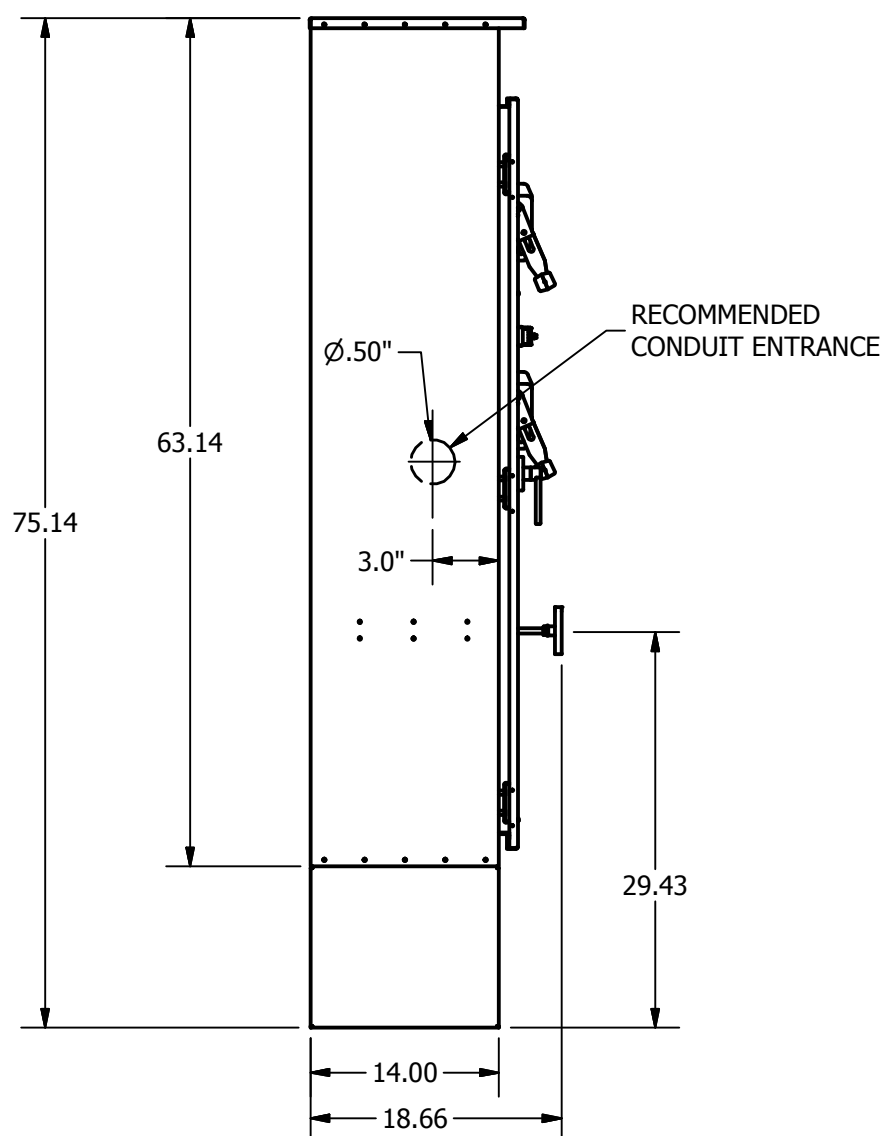

# DIMENSIONS & DATA

ELECTRIC FIRE PUMP  
CONTROLLER WITH MTS

MPT300, MPT420,  
MPT430, MPT700

**SIDE VIEW**

**FRONT VIEW**

**DETAIL A  
PLUMBING**

**BOTTOM VIEW**

THREE PHASE		ENCLOSURE TYPES
HP	VAC	
5-60	200-208	TYPE 3R CRS (STD) SHOWN
5-60	220-240	TYPE 4 CRS
5-100	380-415	TYPE 4X CRS
5-150	440-480	TYPE 304 SS (PAINTED)
		TYPE 304 SS UNPAINTED
		TYPE 316 SS PAINTED
		TYPE 316 SS UNPAINTED

SELECTION TABLE (CHOOSE FROM TABLES ON LEFT)			
CONTROLLER TYPE	HP	VOLTAGE	ENCLOSURE TYPE
MPT300TS			
MPT420TS			
MPT430TS			
MPT700TS			

**NOTES:**

- ENCLOSURE MADE FROM 12GA. STEEL WITH HAMMER RED FINISH.
- ENTER CABLE(S) FROM BOTTOM
- PROTECT INTERNAL EQUIPMENT FROM DRILLING CHIPS
- DIMENSIONS SUBJECT TO CHANGE WITHOUT NOTICE. ALWAYS CONSULT FACTORY TO CONFIRM CURRENT INFORMATION.
- TYPE 3R SHOWN.
- ALL DIMENSIONS IN INCHES. ALL DIMENSIONS ARE SAME AFOR 3R, 12, 4 AND 4X ENCLOSURE TYPES.