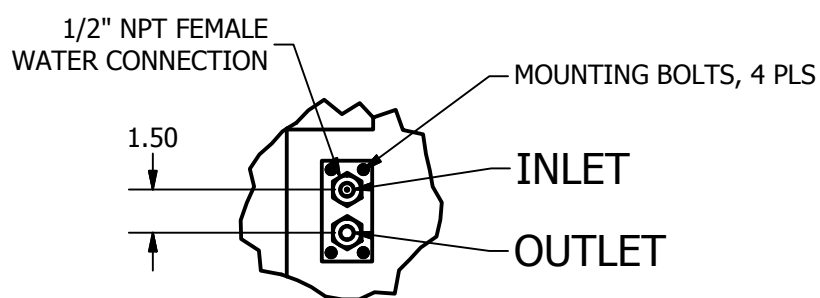

# DIMENSIONS & DATA

ELECTRIC FIRE PUMP  
CONTROLLER WITH MTS

MPT300, MPT420,  
MPT430, MPT700

**SIDE VIEW**

**FRONT VIEW**

**DETAIL A  
PLUMBING**

**BOTTOM VIEW**

THREE PHASE		ENCLOSURE TYPES
HP	VAC	
5-60	200-208	TYPE 3R CRS (STD) SHOWN
5-60	220-240	TYPE 4 CRS
5-100	380-415	TYPE 4X CRS
5-150	440-480	TYPE 304 SS (PAINTED)
		TYPE 304 SS UNPAINTED
		TYPE 316 SS PAINTED
		TYPE 316 SS UNPAINTED

SELECTION TABLE (CHOOSE FROM TABLES ON LEFT)			
CONTROLLER TYPE	HP	VOLTAGE	ENCLOSURE TYPE
MPT300TS			
MPT420TS			
MPT430TS			
MPT700TS			

**NOTES:**

- ENCLOSURE MADE FROM 12GA. STEEL WITH HAMMER RED FINISH.
- ENTER CABLE(S) FROM BOTTOM
- PROTECT INTERNAL EQUIPMENT FROM DRILLING CHIPS
- DIMENSIONS SUBJECT TO CHANGE WITHOUT NOTICE. ALWAYS CONSULT FACTORY TO CONFIRM CURRENT INFORMATION.
- TYPE 3R SHOWN.
- ALL DIMENSIONS IN INCHES. ALL DIMENSIONS ARE SAME AFOR 3R, 12, 4 AND 4X ENCLOSURE TYPES.