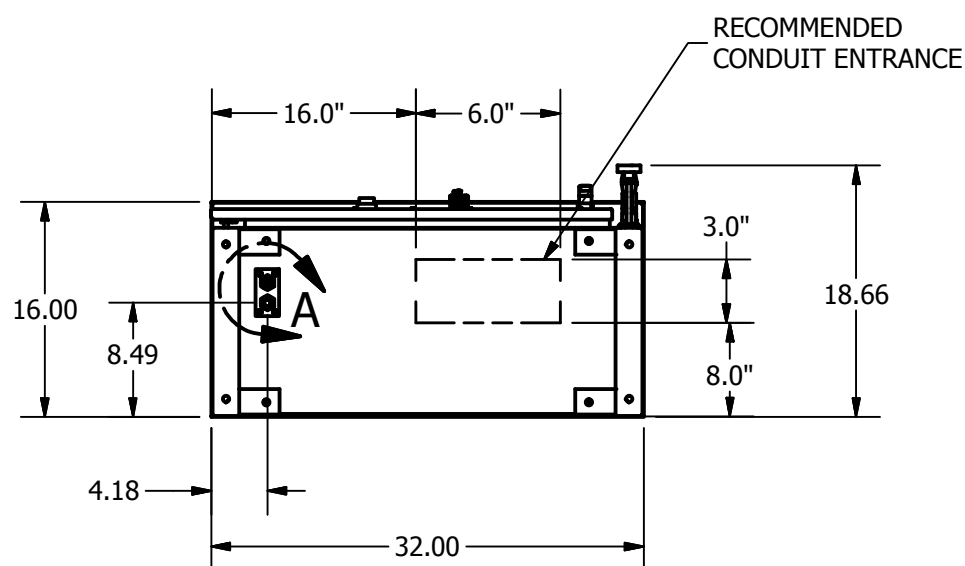

# DIMENSIONS & DATA

ELECTRIC FIRE PUMP  
CONTROLLER WITH MTS

MPT300, MPT420,  
MPT430, MPT700

**SIDE VIEW**

**FRONT VIEW**

**DETAIL A  
PLUMBING**

**BOTTOM VIEW**

THREE PHASE		ENCLOSURE TYPES
HP	VAC	
5-60	200-208	TYPE 3R CRS (STD) SHOWN
5-60	220-240	TYPE 4 CRS
5-100	380-415	TYPE 4X CRS
5-150	440-480	TYPE 304 SS (PAINTED)
		TYPE 304 SS UNPAINTED
		TYPE 316 SS PAINTED
		TYPE 316 SS UNPAINTED

SELECTION TABLE (CHOOSE FROM TABLES ON LEFT)			
CONTROLLER TYPE	HP	VOLTAGE	ENCLOSURE TYPE
MPT300TS			
MPT420TS			
MPT430TS			
MPT700TS			

**NOTES:**

- ENCLOSURE MADE FROM 12GA. STEEL WITH HAMMER RED FINISH.
- ENTER CABLE(S) FROM BOTTOM
- PROTECT INTERNAL EQUIPMENT FROM DRILLING CHIPS
- DIMENSIONS SUBJECT TO CHANGE WITHOUT NOTICE. ALWAYS CONSULT FACTORY TO CONFIRM CURRENT INFORMATION.
- TYPE 3R SHOWN.
- ALL DIMENSIONS IN INCHES. ALL DIMENSIONS ARE SAME AFOR 3R, 12, 4 AND 4X ENCLOSURE TYPES.

CONTROLLER WITH MTS (METRON TRANSFER SWITCH)		RATING:	
DATE: 5/15/2015	DRAWN BY: S. JUDD	REV. N/A	
<b>METRON</b> Division of - Hubbell ICD, Inc. 4301 Cheyenne Drive Archdale, N.C. 27263		DRAWING NO. <b>HCMPTXXXTS</b>	