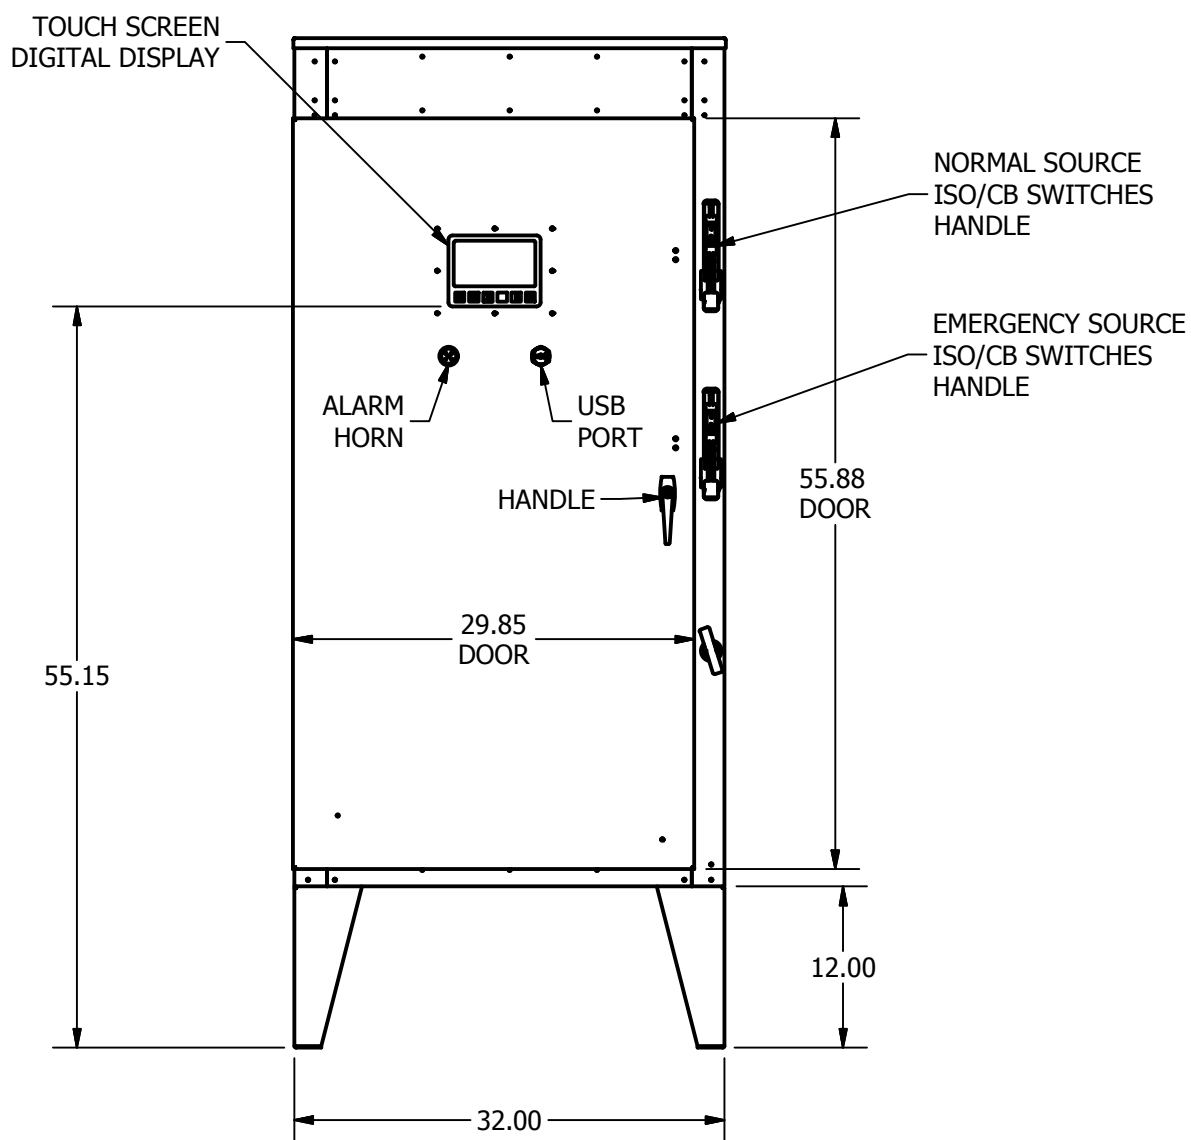

# DIMENSIONS & DATA

ELECTRIC FIRE PUMP  
CONTROLLER WITH MTS

MPT300, MPT420,  
MPT430, MPT700

**SIDE VIEW**

**FRONT VIEW**

**DETAIL A  
PLUMBING**

**BOTTOM VIEW**

THREE PHASE		ENCLOSURE TYPES
HP	VAC	
5-60	200-208	TYPE 3R CRS (STD) SHOWN
5-60	220-240	TYPE 4 CRS
5-100	380-415	TYPE 4X CRS
5-150	440-480	TYPE 304 SS (PAINTED)
		TYPE 304 SS UNPAINTED
		TYPE 316 SS PAINTED
		TYPE 316 SS UNPAINTED

SELECTION TABLE (CHOOSE FROM TABLES ON LEFT)			
CONTROLLER TYPE	HP	VOLTAGE	ENCLOSURE TYPE
MPT300TS			
MPT420TS			
MPT430TS			
MPT700TS			

**NOTES:**

- ENCLOSURE MADE FROM 12GA. STEEL WITH HAMMER RED FINISH.
- ENTER CABLE(S) FROM BOTTOM
- PROTECT INTERNAL EQUIPMENT FROM DRILLING CHIPS
- DIMENSIONS SUBJECT TO CHANGE WITHOUT NOTICE. ALWAYS CONSULT FACTORY TO CONFIRM CURRENT INFORMATION.
- TYPE 3R SHOWN.
- ALL DIMENSIONS IN INCHES. ALL DIMENSIONS ARE SAME AFOR 3R, 12, 4 AND 4X ENCLOSURE TYPES.